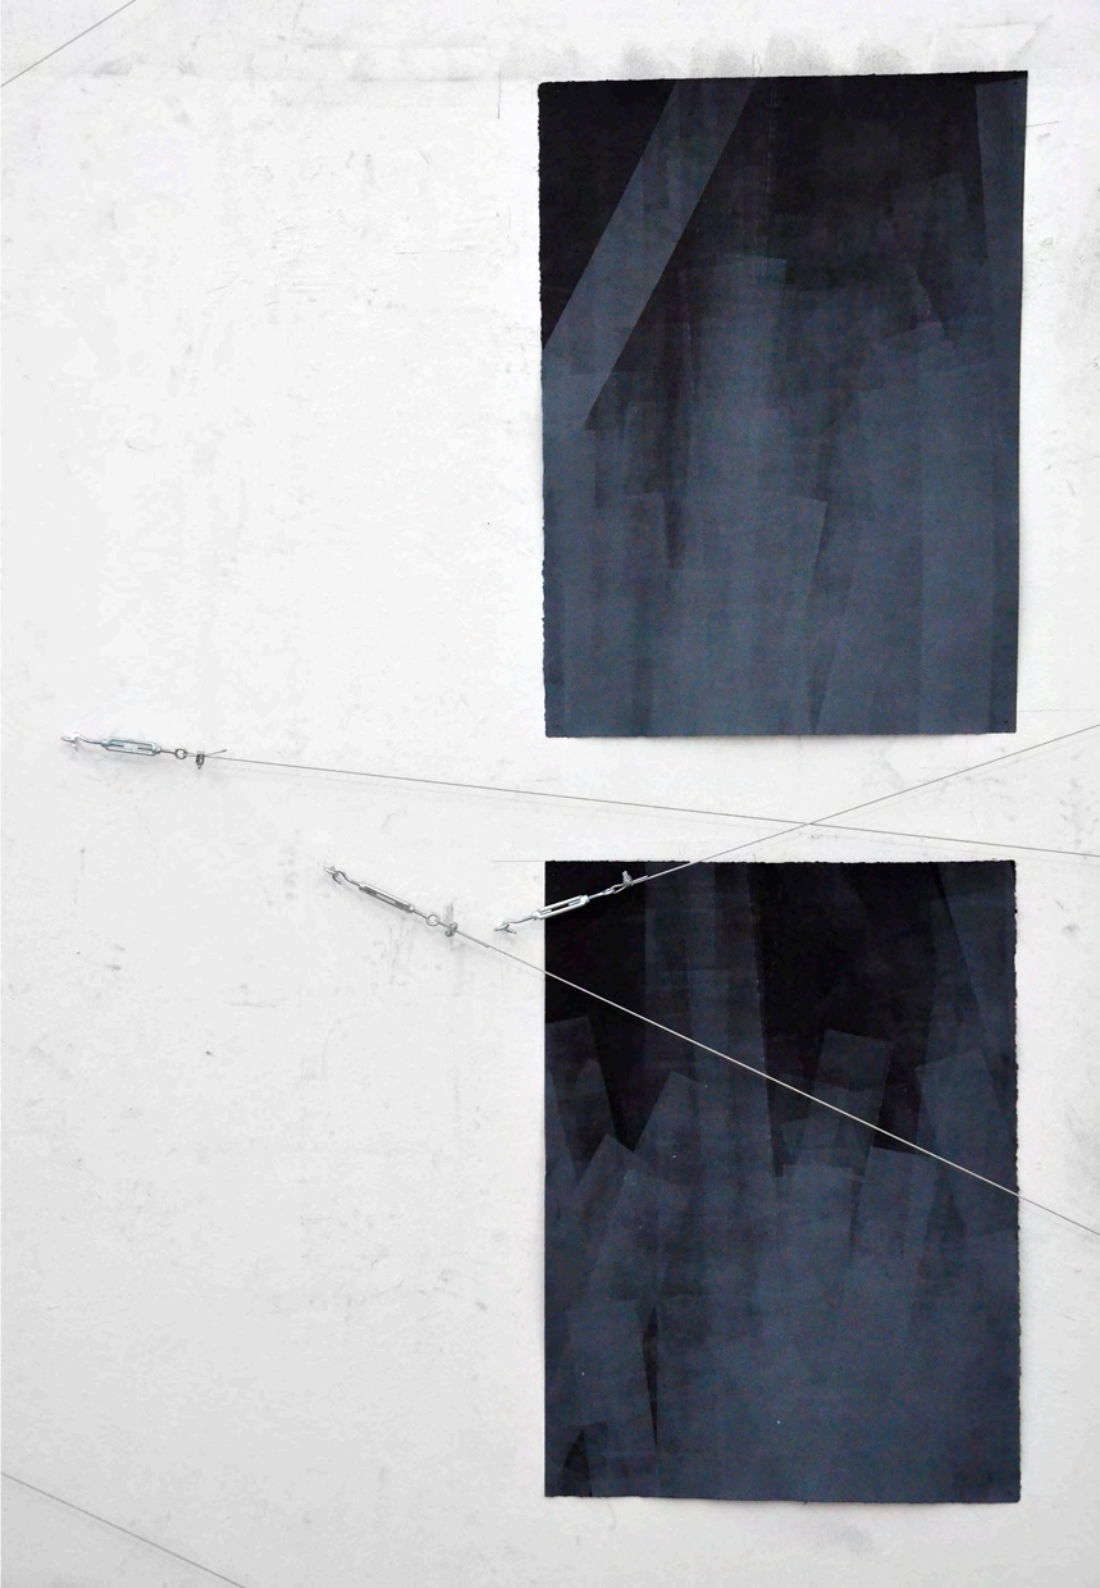

VANESSA GALLARDO & MARÍA REINA SALAS

PABLO RODRÍGUEZ GONZÁLEZ

Small white label with illegible text, likely providing information about the artwork.

DAVID MIEDES CASAS

NICASIO REQUEJO MARTÍN

Small informational label on the wall.

BORIS GONZÁLEZ SÁNCHEZ

Small, illegible label or caption located below the rightmost abstract artwork.

DIEGO DE MARTÍN SÁNCHEZ

Cancer
Diego Martín Sánchez
Fulgencia al carbonado de 24 pinceles de 23x29 cm
Marzo 2021