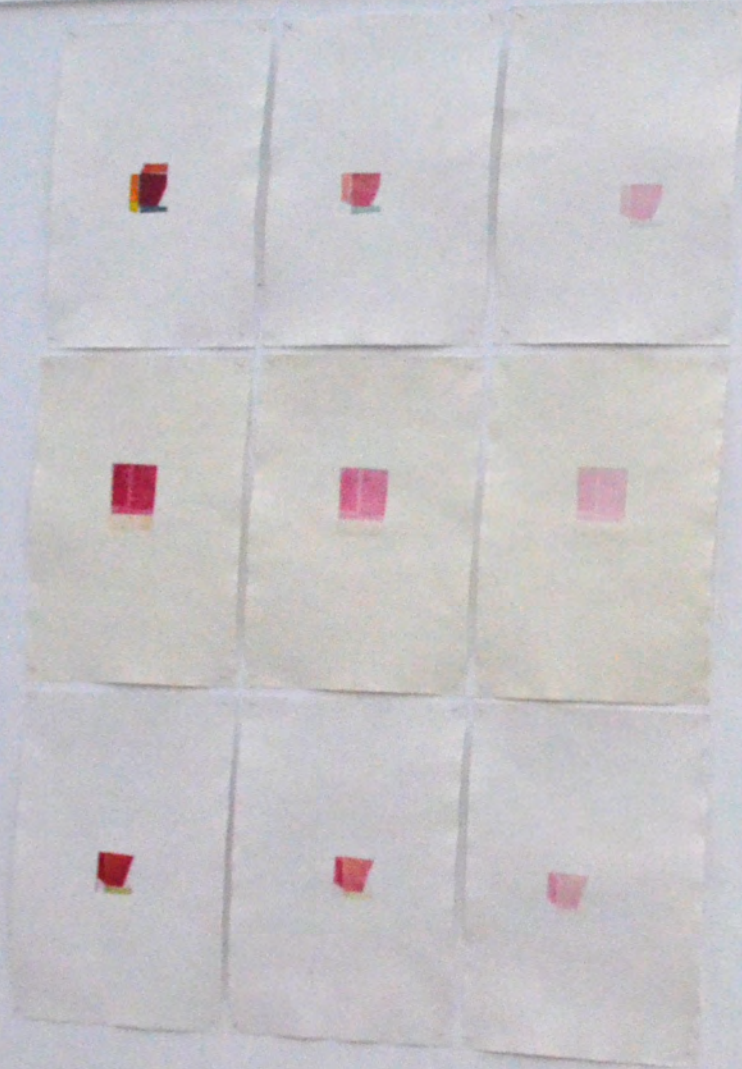

VANESSA GALLARDO & MARÍA REINA SALAS

PABLO RODRÍGUEZ GONZÁLEZ

Small white label with illegible text, likely providing information about the artwork.

DAVID MIEDES CASAS

NICASIO REQUEJO MARTÍN

Small informational label on the wall.

BORIS GONZÁLEZ SÁNCHEZ

Small, illegible label or caption located below the rightmost abstract artwork.

DIEGO DE MARTÍN SÁNCHEZ

Cancer
Diego Martín Sánchez
Fulgencia al carbonado de 24 pinceles de 23x29 cm
Marzo 2021

COOPERATIVA

LEITE
SEMIE

5

LUCÍA MEDRANO SÁINZ

PABLO GARCÍA SANTOS

Small text labels or captions on the right side of the wall, partially visible.

GERMÁN DOMÍNGUEZ RAMOS

EVA VAN EECKHOVEN