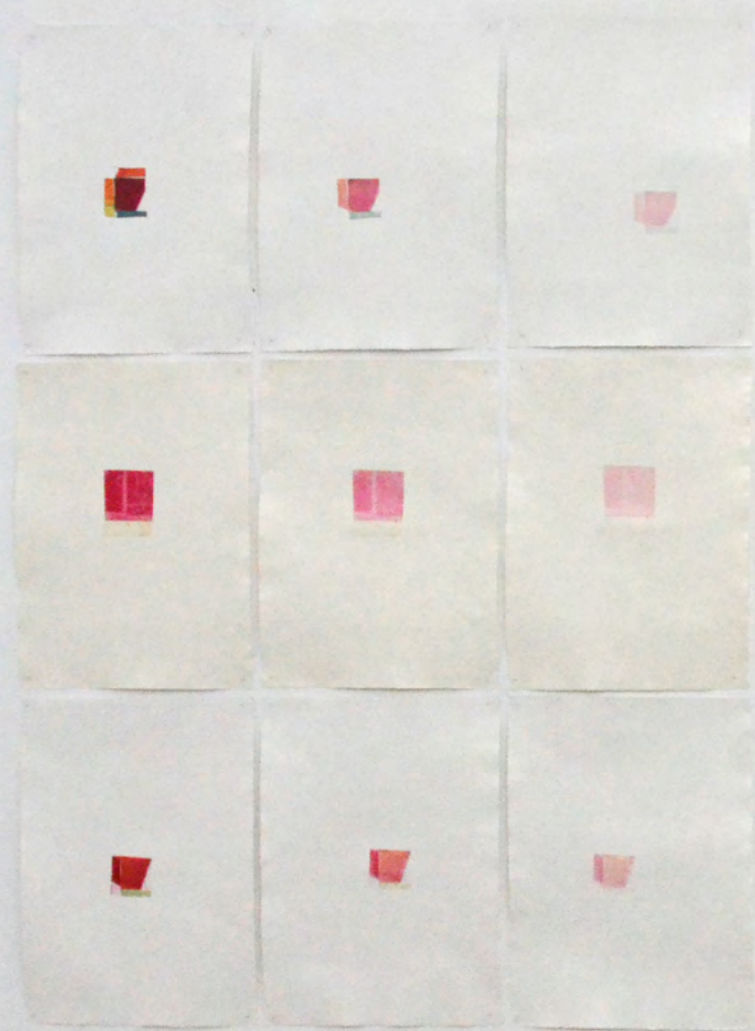

VANESSA GALLARDO & MARÍA REINA SALAS

PABLO RODRÍGUEZ GONZÁLEZ

Small white label with illegible text, likely providing information about the artwork.

DAVID MIEDES CASAS

NICASIO REQUEJO MARTÍN

Small informational label on the wall.

BORIS GONZÁLEZ SÁNCHEZ

Small, illegible label or caption located below the rightmost abstract artwork.

DIEGO DE MARTÍN SÁNCHEZ

Cancer
Diego Martín Sánchez
Fulgencia al carbonado de 24 pinceles de 23x29 cm
Marzo 2021