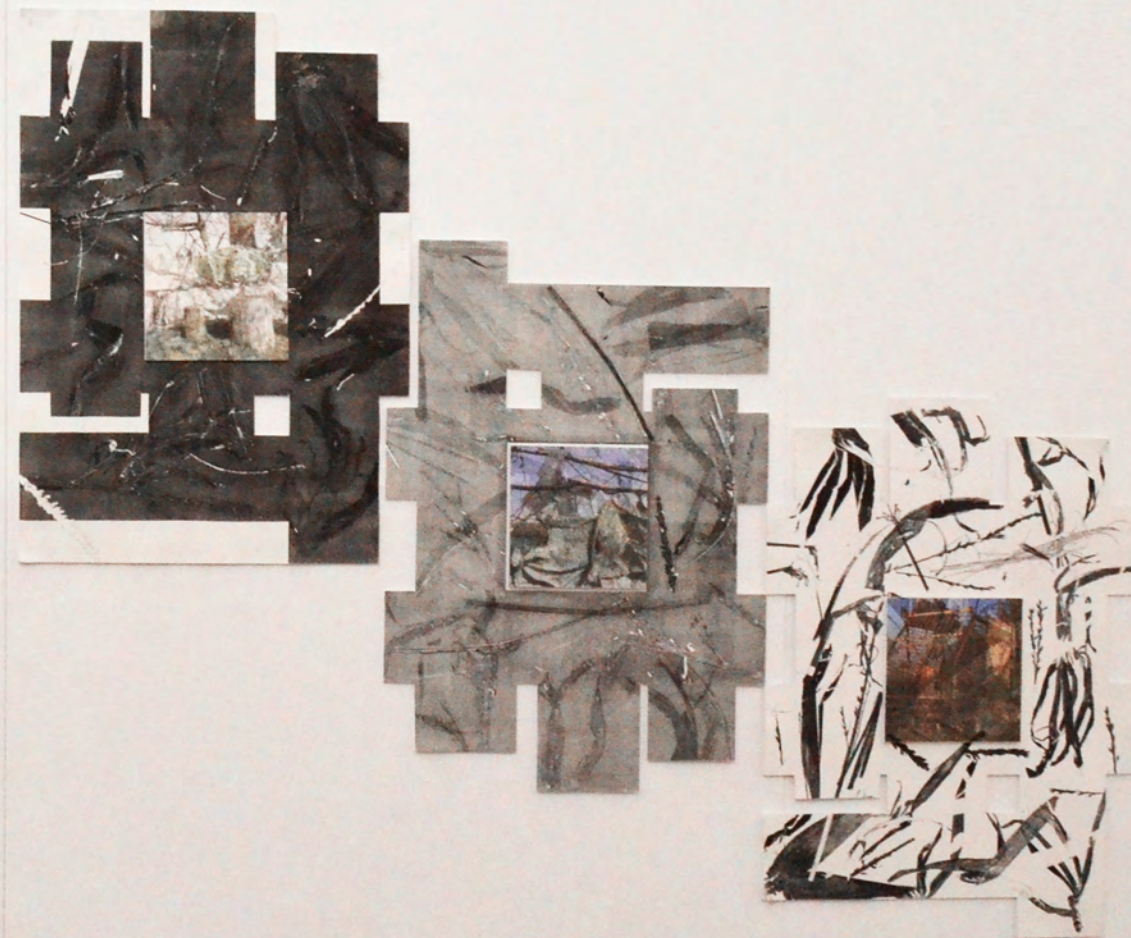

VANESSA GALLARDO & MARÍA REINA SALAS

PABLO RODRÍGUEZ GONZÁLEZ

Small white label with illegible text, likely providing information about the artwork.

DAVID MIEDES CASAS

NICASIO REQUEJO MARTÍN

Small informational label on the wall.

BORIS GONZÁLEZ SÁNCHEZ

Small, illegible label or caption located below the rightmost abstract artwork.

DIEGO DE MARTÍN SÁNCHEZ

Cancer
Diego Martín Sánchez
Fulgencia al carbonado de 24 pinceles de 23x29 cm
Marzo 2021