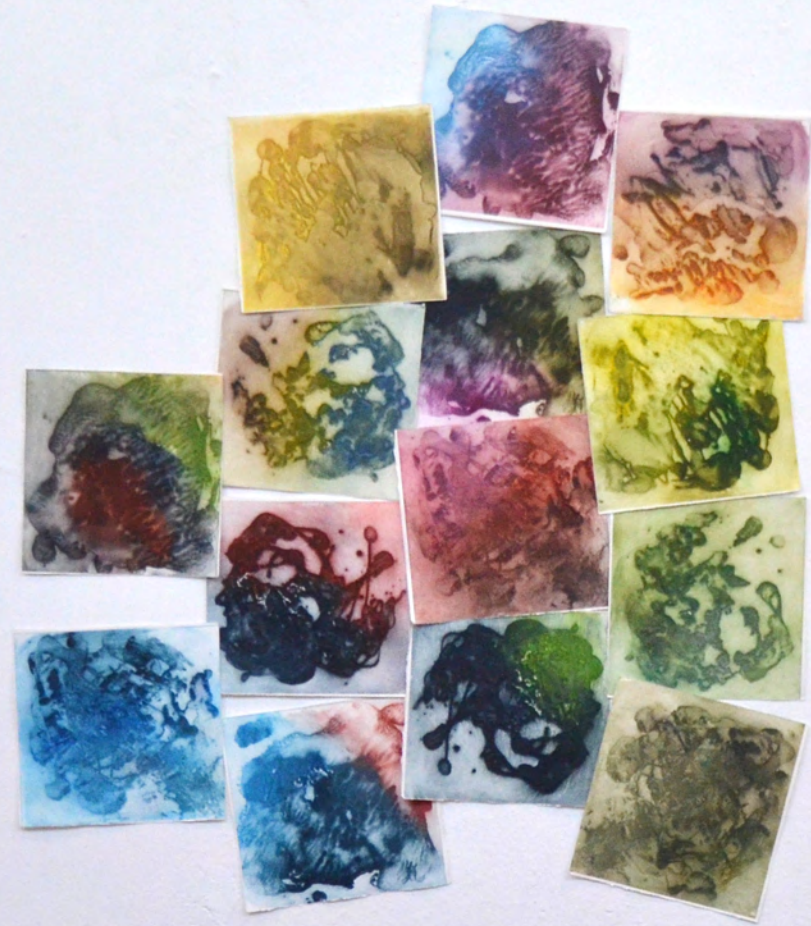

VANESSA GALLARDO & MARÍA REINA SALAS

PABLO RODRÍGUEZ GONZÁLEZ

Small white label with illegible text, likely providing information about the artwork.

DAVID MIEDES CASAS

NICASIO REQUEJO MARTÍN

Small informational label on the wall.

BORIS GONZÁLEZ SÁNCHEZ

Small, illegible label or caption located below the rightmost abstract artwork.

DIEGO DE MARTÍN SÁNCHEZ

Cancer
Diego Martín Sánchez
Fulgencia al carbonado de 24 pinceles de 23x29 cm
Marzo 2021

COOPERATIVA

LEITE
SEMIE

5

LUCÍA MEDRANO SÁINZ

PABLO GARCÍA SANTOS

Small text labels or captions on the right side of the wall, partially visible.

GERMÁN DOMÍNGUEZ RAMOS

EVA VAN EECKHOVEN