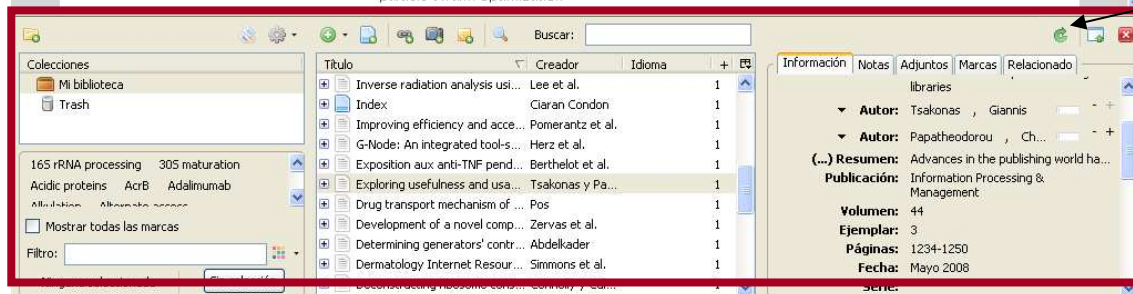

Zotero Sincronización

The screenshot shows the 'Preferencias de Zotero' dialog box with the 'Sync' tab selected. The 'Zotero Sync Server' section contains a 'Username' field with 'jalonsoarevalo', a 'Password' field with masked characters, and a checked 'Sync automatically' checkbox. There are links for 'Create Account' and 'Lost Password?'. The 'Storage Server' section has an unchecked 'Enable file syncing' checkbox, a 'Protocol' dropdown set to 'WebDAV (Secure)', a 'URL' field with 'https:// www.zotero.org/jalonsoarevalo /zotero/', and 'Username' and 'Password' fields. A 'Verify Server' button is at the bottom of this section. At the very bottom of the dialog are 'Aceptar' and 'Cancelar' buttons.

Permite crear una cuenta en Internet para tener una copia de seguridad sincronizada con la versión local.

Es necesario registrarse en **ZOTERO**

Zotero Sincronización

WEB

Sincronizar

Local

Red Social de Zotero