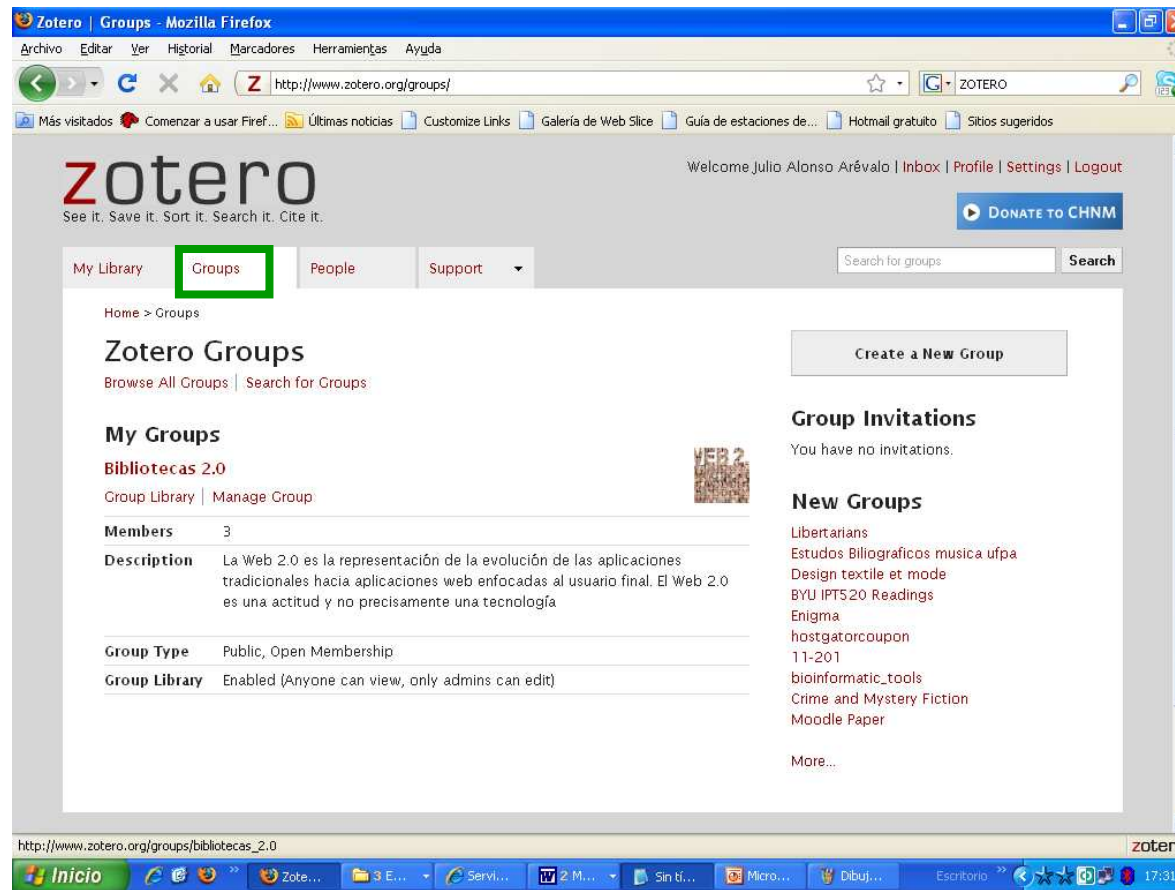

Zotero Sincronización

The screenshot shows the 'Preferencias de Zotero' dialog box with the 'Sync' tab selected. The 'Zotero Sync Server' section contains a 'Username' field with 'jalonsoarevalo', a 'Password' field with masked characters, and a checked 'Sync automatically' checkbox. There are links for 'Create Account' and 'Lost Password?'. The 'Storage Server' section has an unchecked 'Enable file syncing' checkbox, a 'Protocol' dropdown set to 'WebDAV (Secure)', a 'URL' field with 'https:// www.zotero.org/jalonsoarevalo /zotero/', and 'Username' and 'Password' fields. A 'Verify Server' button is at the bottom of this section. At the very bottom of the dialog are 'Aceptar' and 'Cancelar' buttons.

Permite crear una cuenta en Internet para tener una copia de seguridad sincronizada con la versión local.

Es necesario registrarse en **ZOTERO**

Zotero Sincronización

WEB

Sincronizar

Local

Red Social de Zotero

Entramos a través del **login** con que entramos a *la copia sincronizada en al web*

Red Social de Zotero

Podemos crear grupos

Red Social de Zotero

The screenshot shows the Zotero People social network interface. The browser window title is "Zotero | People - Mozilla Firefox". The address bar shows the URL "http://www.zotero.org/people/". The page header includes the Zotero logo, the text "Goodbye 3x5 cards, hello Zotero.", and a "DONATE TO CHNM" button. The user is logged in as "Julio Alonso Arévalo" and has access to "Inbox", "Profile", "Settings", and "Logout".