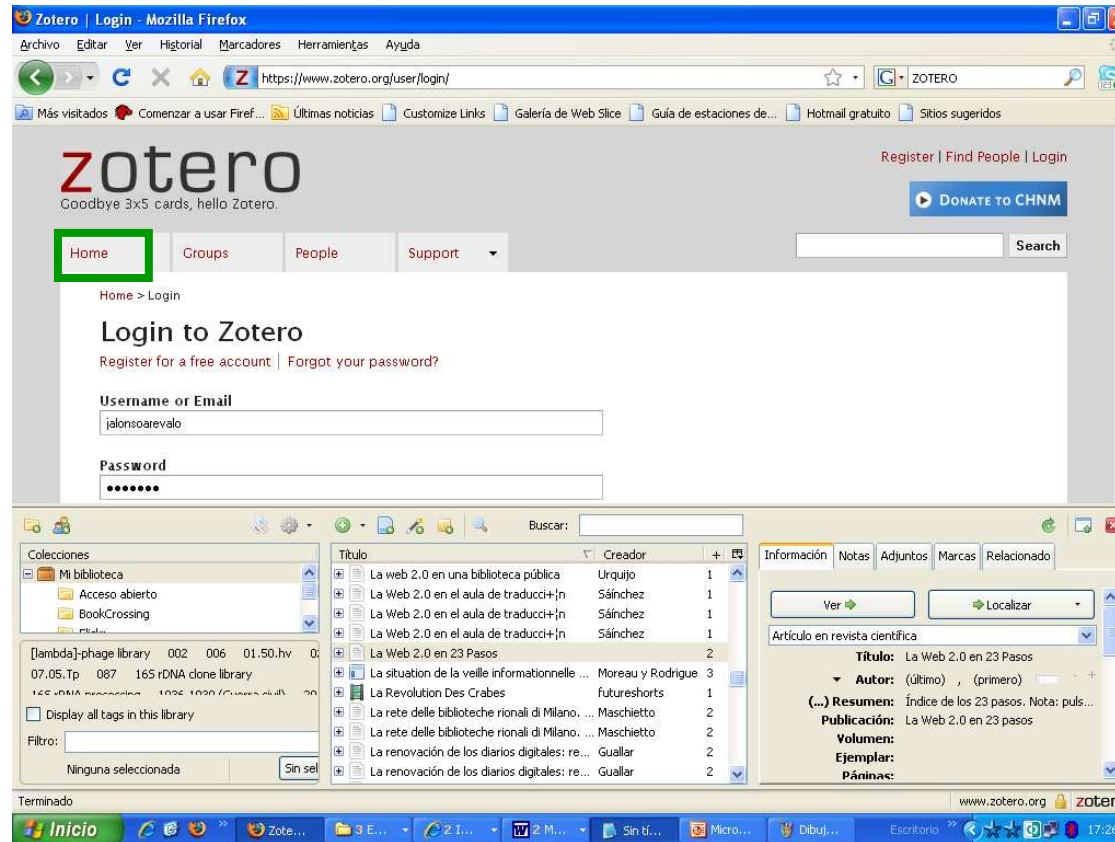

Zotero Sincronización

The screenshot shows the 'Preferencias de Zotero' dialog box with the 'Sync' tab selected. The 'Zotero Sync Server' section contains a 'Username' field with 'jalonsoarevalo', a 'Password' field with masked characters, and a checked 'Sync automatically' checkbox. There are links for 'Create Account' and 'Lost Password?'. The 'Storage Server' section has an unchecked 'Enable file syncing' checkbox, a 'Protocol' dropdown set to 'WebDAV (Secure)', a 'URL' field with 'https:// www.zotero.org/jalonsoarevalo /zotero/', and 'Username' and 'Password' fields. A 'Verify Server' button is at the bottom of this section. At the very bottom of the dialog are 'Aceptar' and 'Cancelar' buttons.

Permite crear una cuenta en Internet para tener una copia de seguridad sincronizada con la versión local.

Es necesario registrarse en **ZOTERO**

Zotero Sincronización

WEB

Sincronizar

Local

Red Social de Zotero

Entramos a través del **login** con que entramos a *la copia sincronizada en al web*

Red Social de Zotero

Podemos crear grupos

Red Social de Zotero

The screenshot shows the Zotero People social network interface. The browser window title is "Zotero | People - Mozilla Firefox". The address bar shows the URL "http://www.zotero.org/people/". The page header includes the Zotero logo, the text "Goodbye 3x5 cards, hello Zotero.", and a "DONATE TO CHNM" button. The user is logged in as "Julio Alonso Arévalo" and has access to "Inbox", "Profile", "Settings", and "Logout".