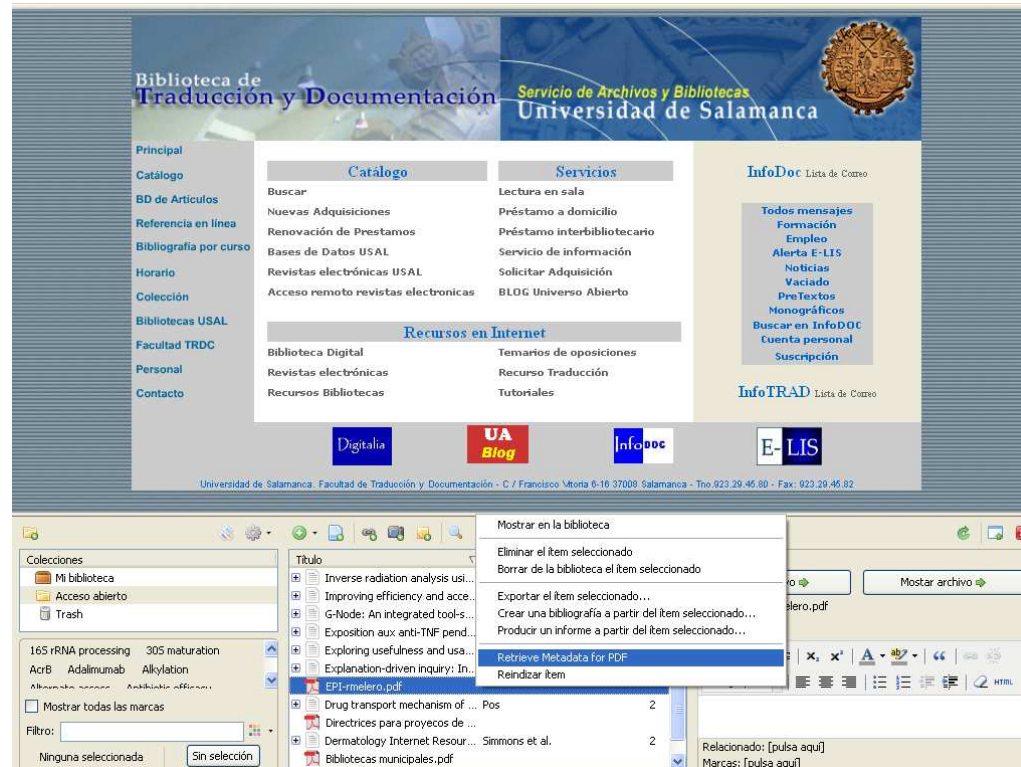

Recuperar metadatos PDF

Comienza arrastrando tus archivos PDF a tu biblioteca Zotero.

Una vez que aparecen en la columna del medio, haga clic derecho sobre ellos y seleccionar **"Recuperar los metadatos para PDF"**.